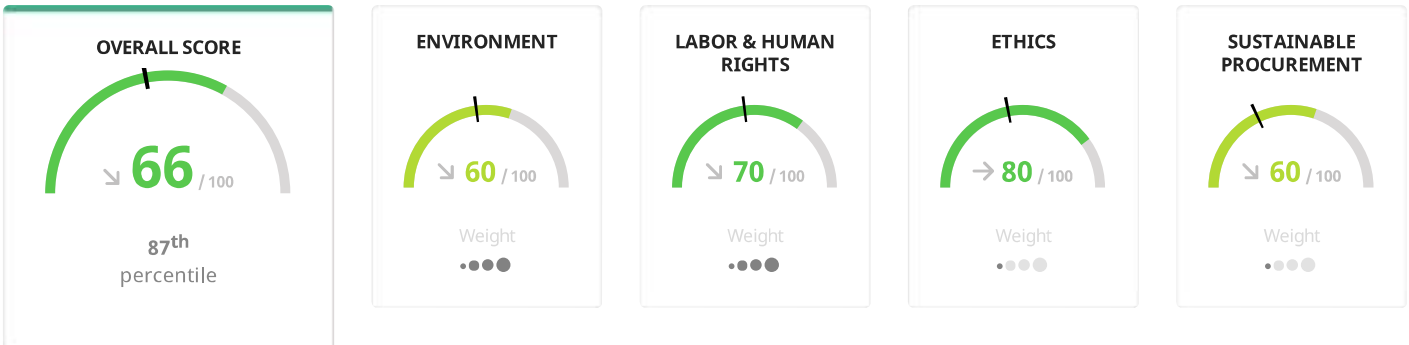

# ECS EUROPEAN CONTAINERS NV (GROUP)

Zeebrugge - Belgium | Postal, courier and multi-modal freight transport activities  
 EVID: RL001578

Publication date: 1 Apr 2024

Valid until: 1 Apr 2025

Sustainability performance    ● Insufficient    ● Partial    ● Good    ● Advanced    ● Outstanding    — Average score

Overall score distribution

Theme score comparison