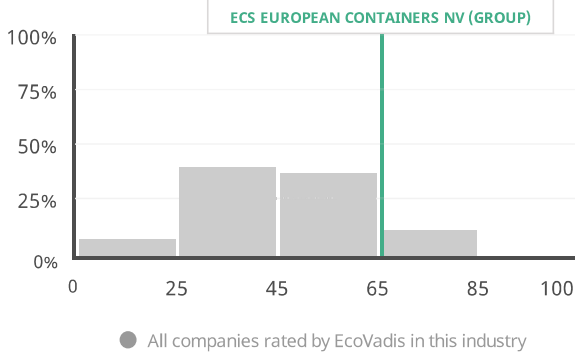

ECS EUROPEAN CONTAINERS NV (GROUP)

Zeebrugge - Belgium | Postal, courier and multi-modal freight transport activities
EVID: RL001578

Publication date: 1 Apr 2024

Valid until: 1 Apr 2025

Sustainability performance   ● Insufficient   ● Partial   ● Good   ● Advanced   ● Outstanding   — Average score